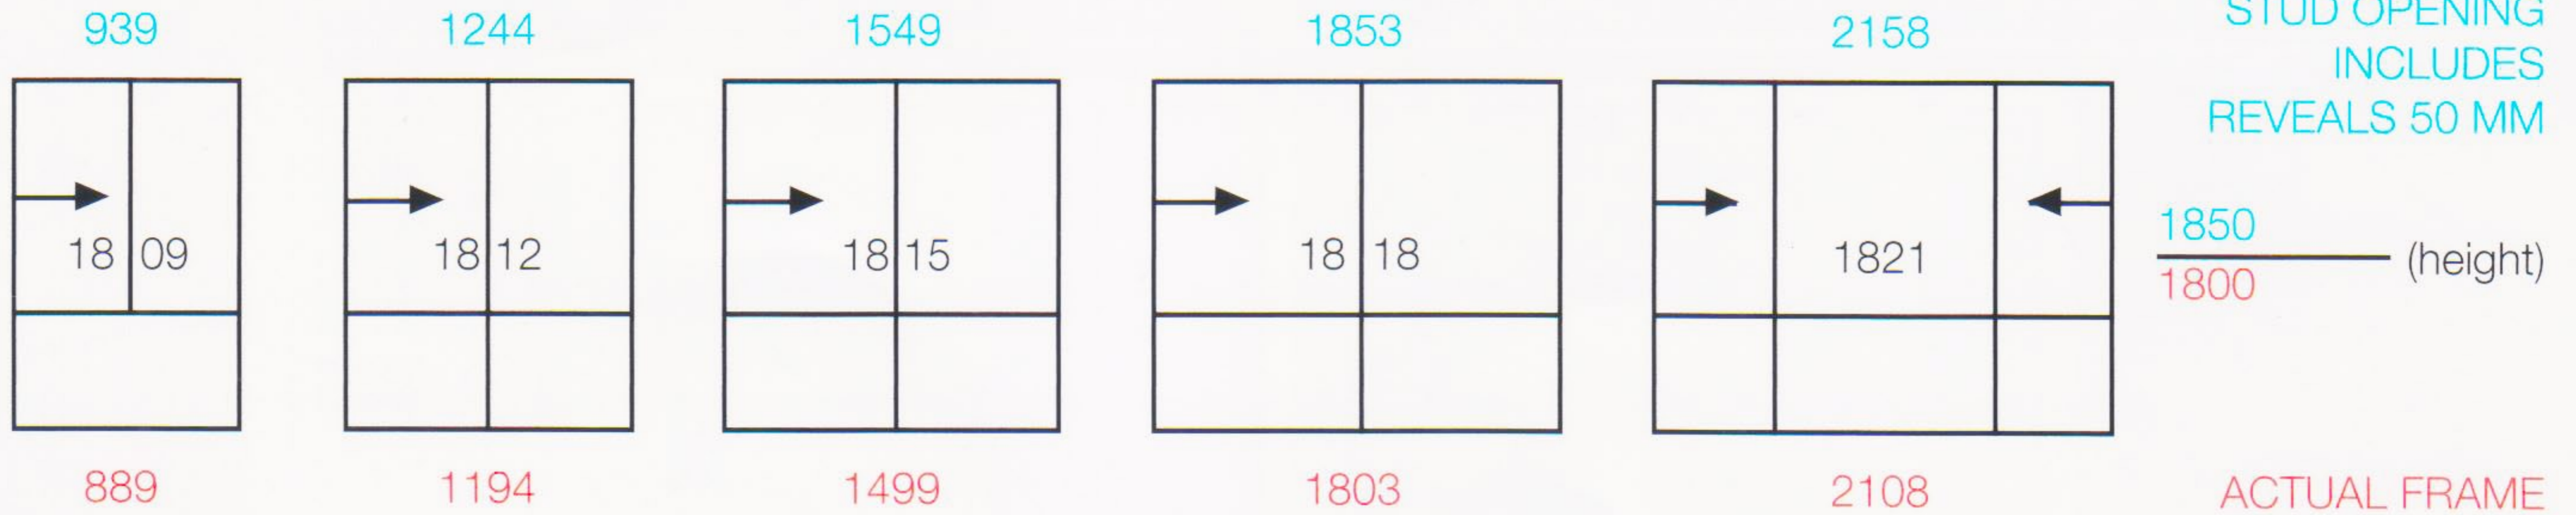

Transom Windows

Stock sizes for Sliding, Single Hung, Double Hung and Swing Windows with Transom

SIZING EXAMPLE:- CODE: 1818 is 1800 High x 1803 Wide Aluminium frame size
CODE: 1818 is 1850 High x 1853 Wide Suggested stud opening size

18 SERIES all sizes in mm

all sizes in mm

21 SERIES all sizes in mm

all sizes in mm

NOTE: Blue figures are suggested stud opening size / Red figures are aluminium frame size