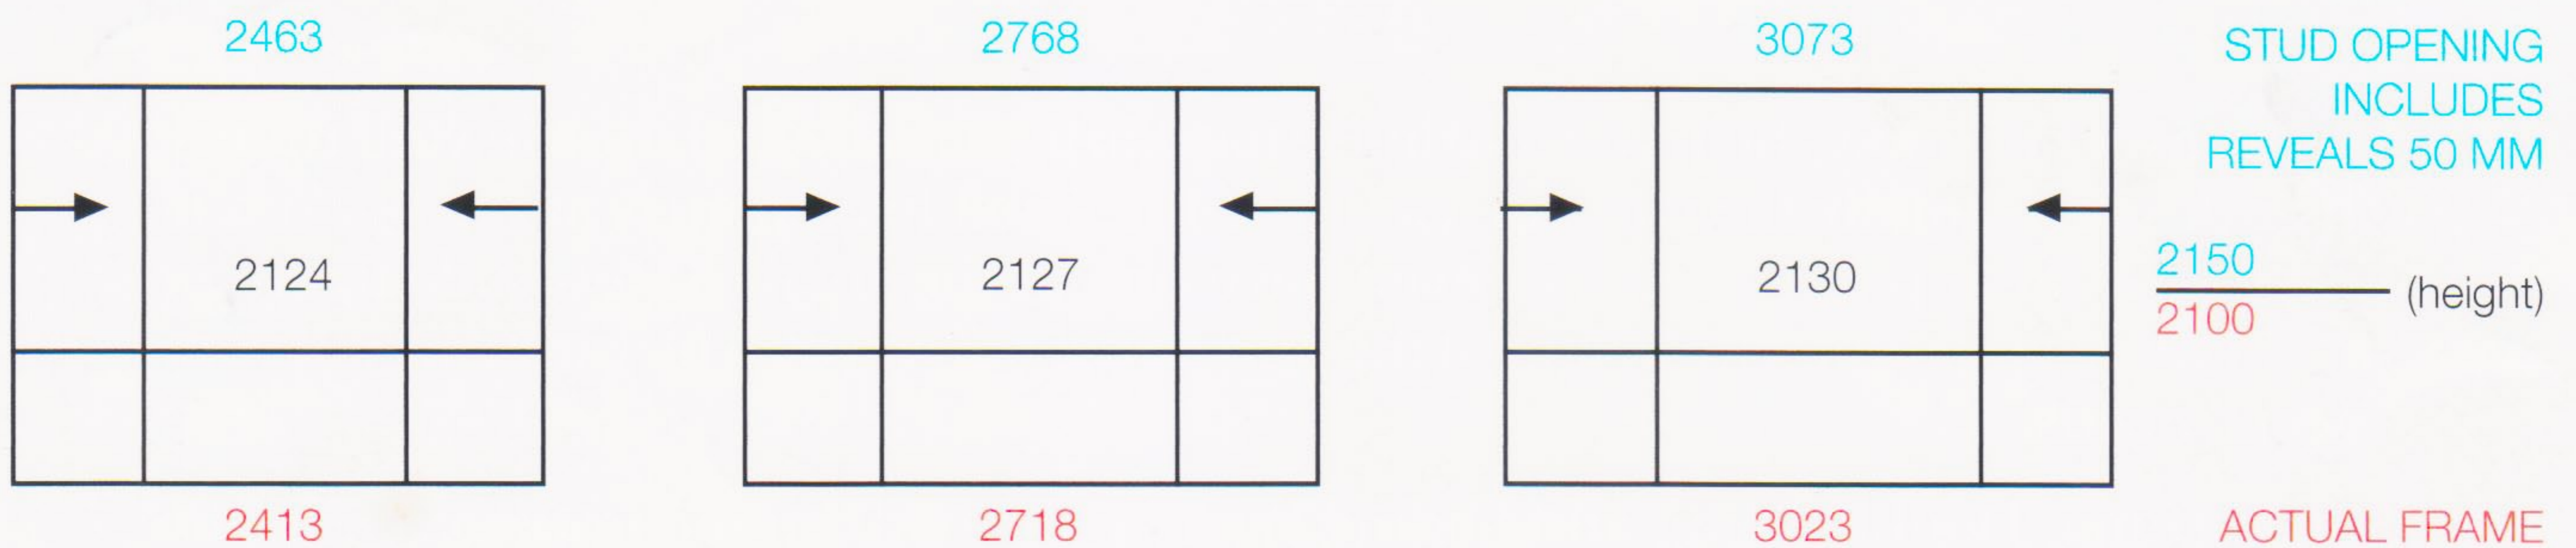

Transom Windows

Stock sizes for Sliding, Single Hung, Double Hung and Swing Windows with Transom

SIZING EXAMPLE:- CODE: 1818 is 1800 High x 1803 Wide Aluminium frame size
CODE: 1818 is 1850 High x 1853 Wide Suggested stud opening size

18 SERIES all sizes in mm

all sizes in mm

21 SERIES all sizes in mm

all sizes in mm

NOTE: Blue figures are suggested stud opening size / Red figures are aluminium frame size