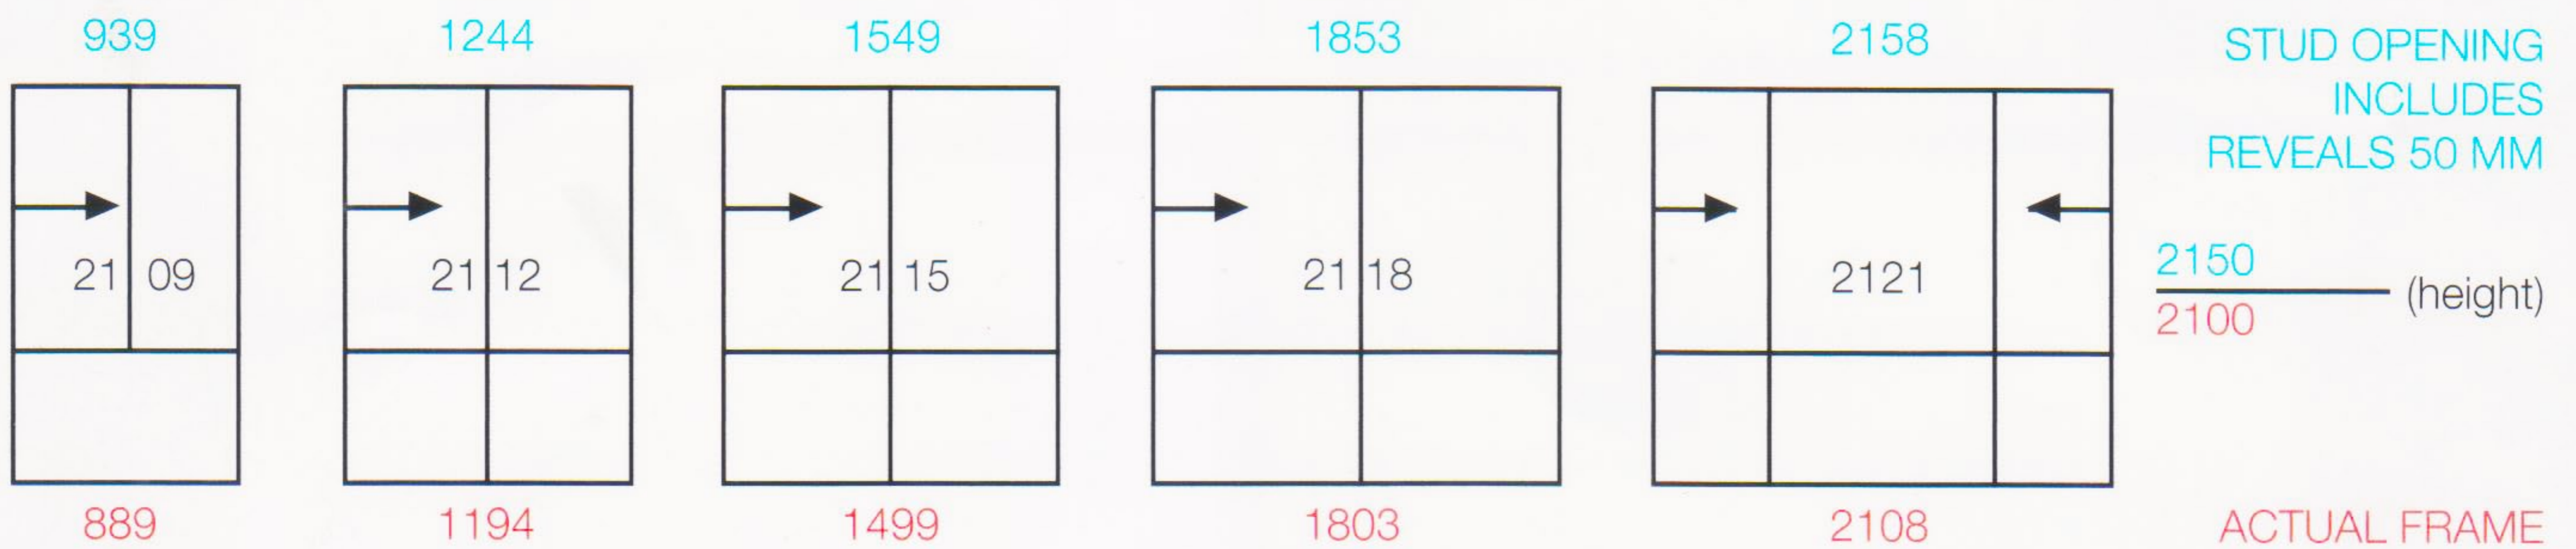

Transom Windows

Stock sizes for Sliding, Single Hung, Double Hung and Swing Windows with Transom

SIZING EXAMPLE:- CODE: 1818 is 1800 High x 1803 Wide Aluminium frame size
CODE: 1818 is 1850 High x 1853 Wide Suggested stud opening size

18 SERIES all sizes in mm

all sizes in mm

21 SERIES all sizes in mm

all sizes in mm

NOTE: Blue figures are suggested stud opening size / Red figures are aluminium frame size