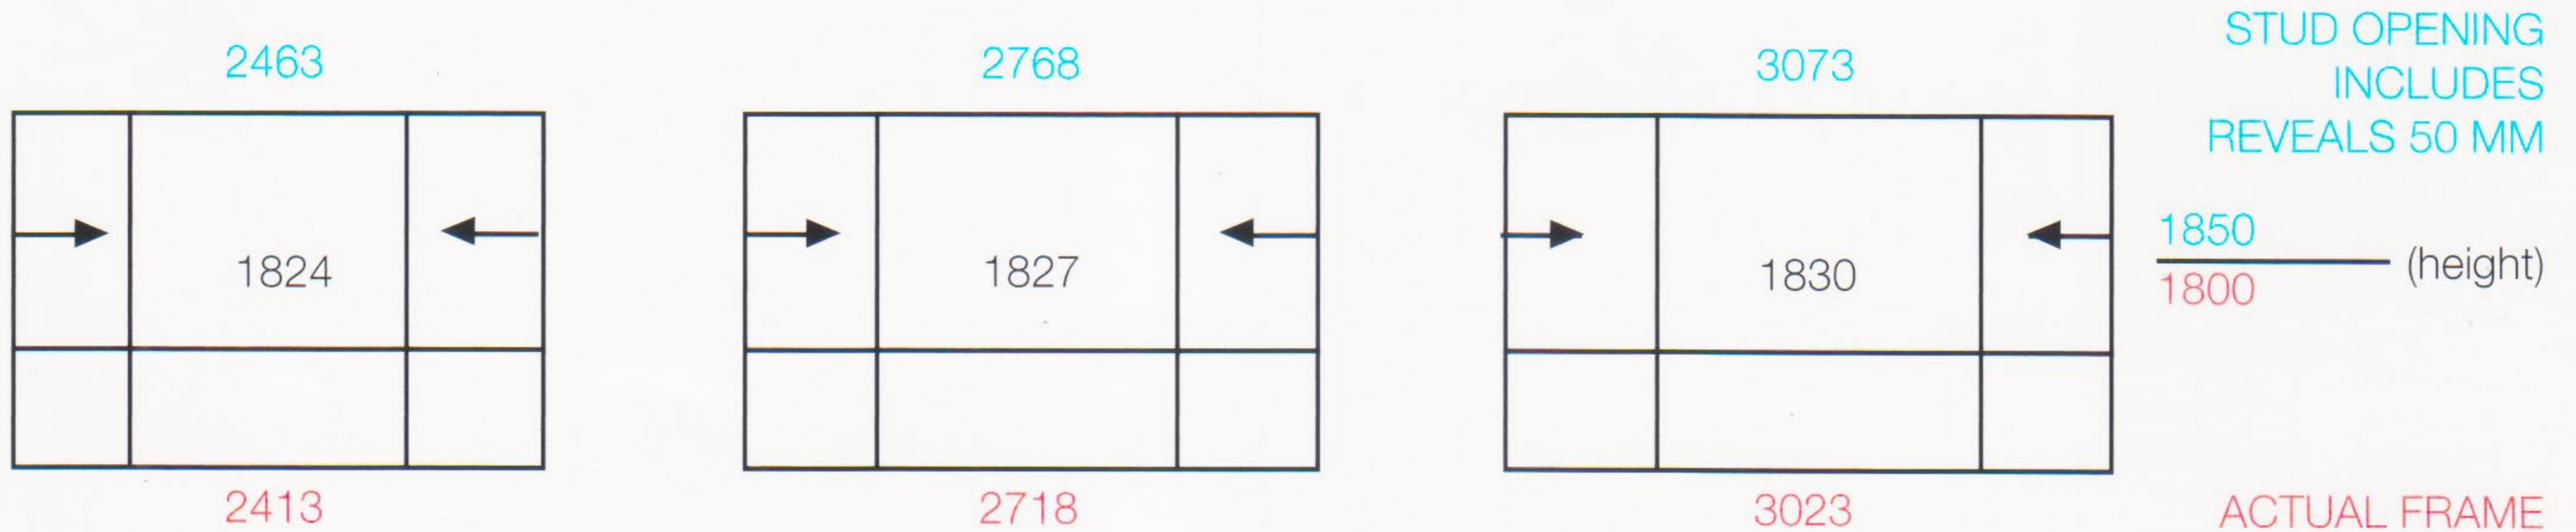

Transom Windows

Stock sizes for Sliding, Single Hung, Double Hung and Swing Windows with Transom

SIZING EXAMPLE:- CODE: 1818 is 1800 High x 1803 Wide Aluminium frame size
CODE: 1818 is 1850 High x 1853 Wide Suggested stud opening size

18 SERIES all sizes in mm

all sizes in mm

21 SERIES all sizes in mm

all sizes in mm

NOTE: Blue figures are suggested stud opening size / Red figures are aluminium frame size