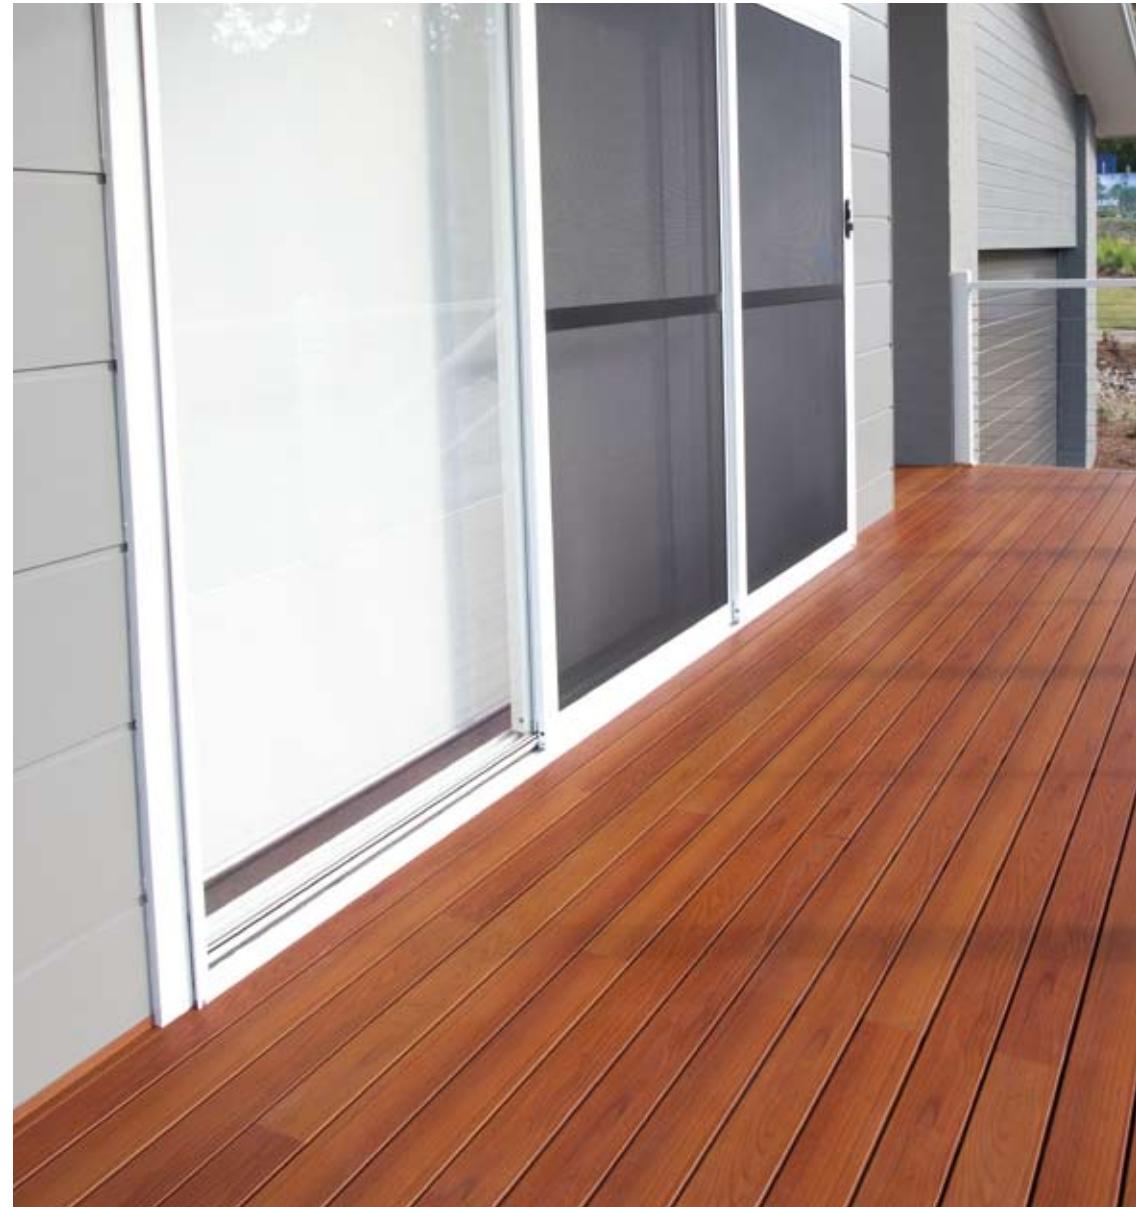

FOURTEEN BEAUTIFUL
FINISHES

Western Red Cedar
Bush Cherry
Snow Gum
Kwila
Ironbark
Chestnut
Australian Cedar
Jarrah
Rose Mahogany
Casuarina
Walnut Burl
Silky Oak
Blackbutt
Curly Birch

*Please contact our
office for a sample*

Decorative Imaging Pty Ltd

ABN 38 108 720 118

Phone 02 4871 2277

Fax 02 4871 3677

Web www.decodeck.com.au

Email info@deco.net.au