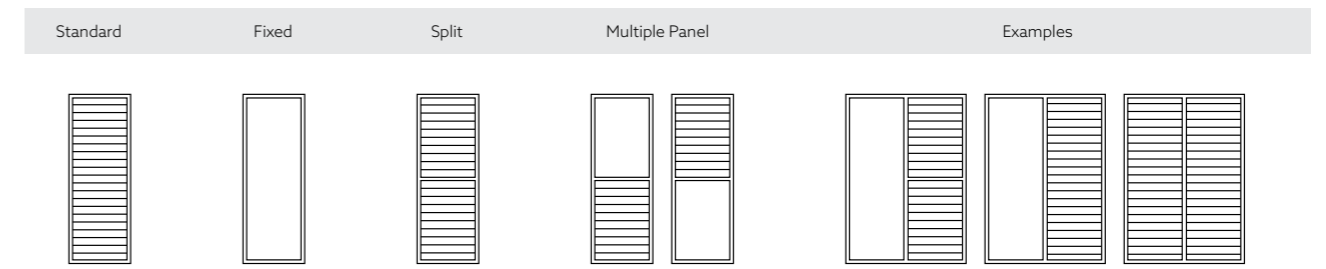

Louvre Window

Measurements

Stud Opening		950	1850	2750	3650
Frame Size		900	1800	2700	3600
420	370				
560	510				
700	650				
840	790				
980	930				
1120	1070				
1260	1210				
1400	1350				
1540	1490				
1680	1630				
1820	1770				
1960	1910				
2100	2050				
2240	2190				
2380	2330				
2520	2470				

Configurations