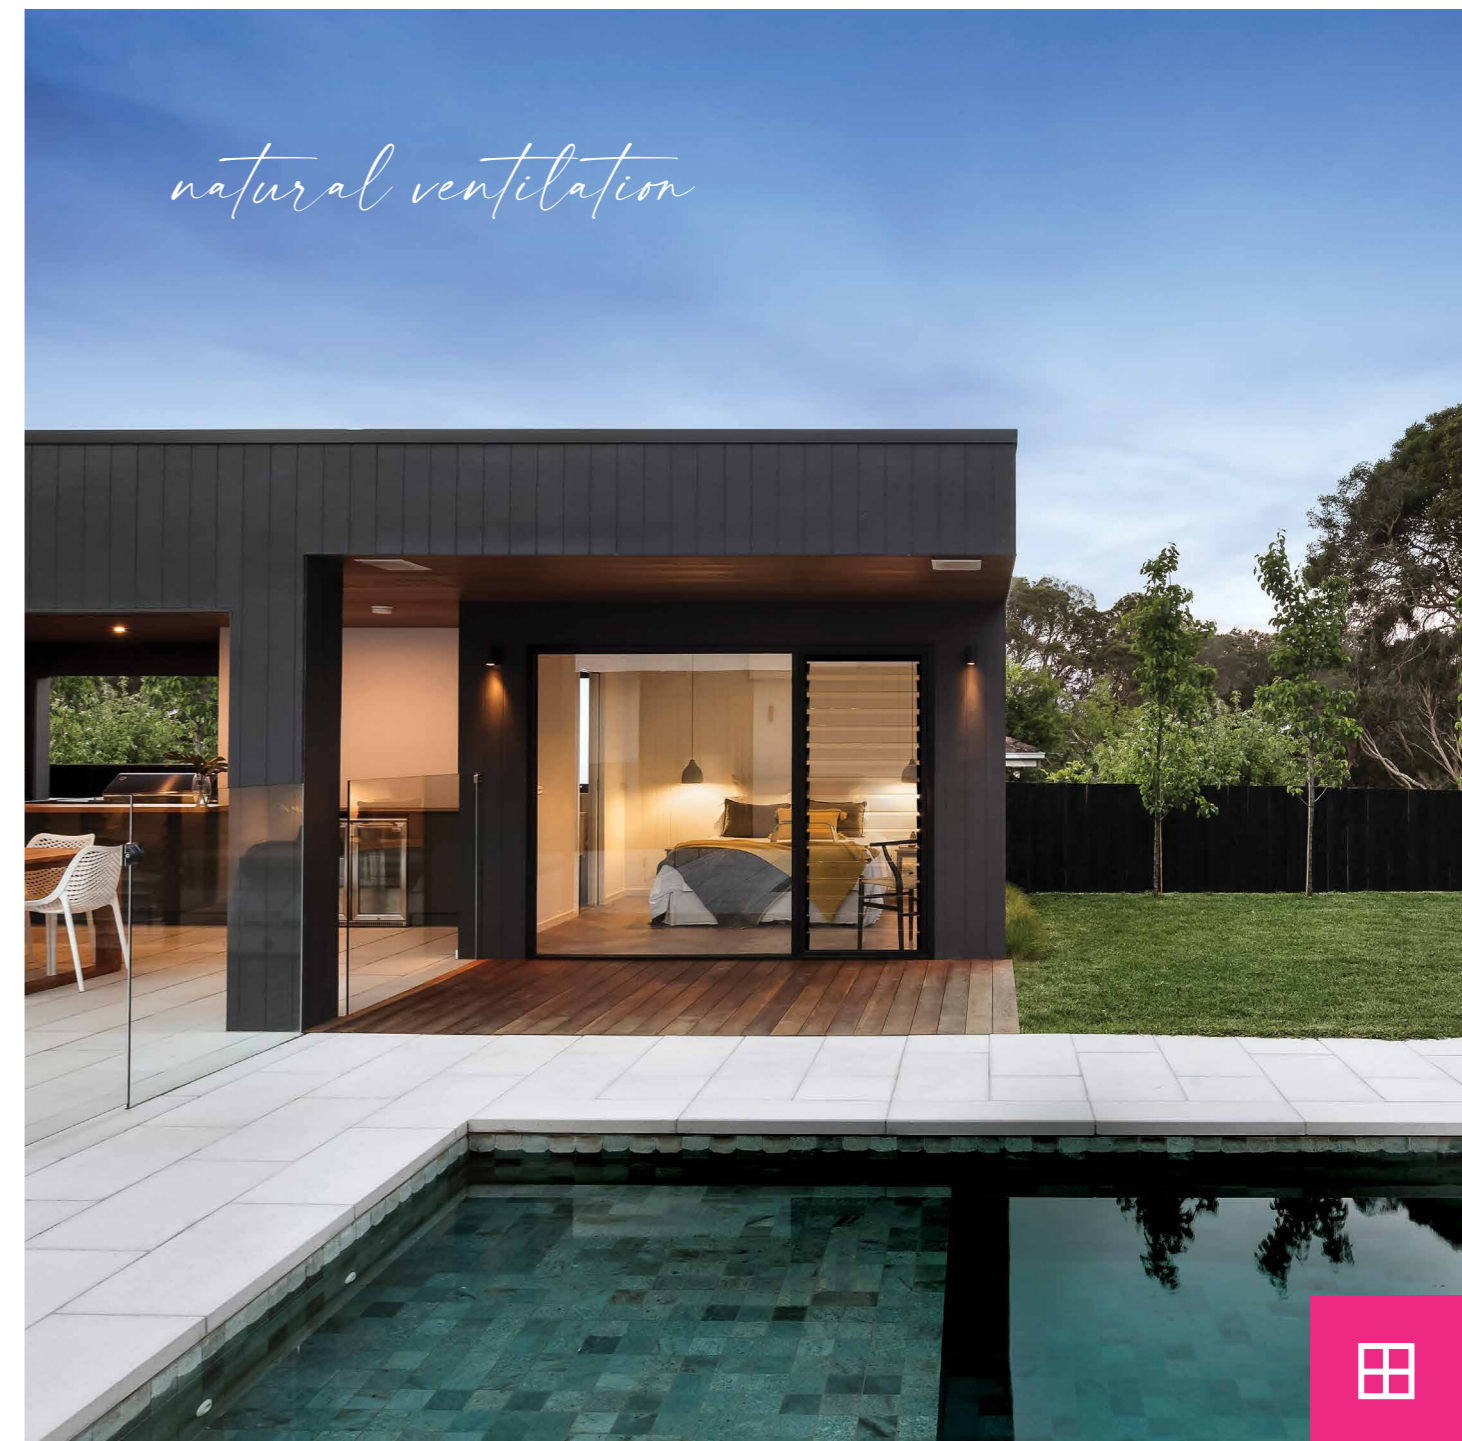

Louvre Window

Measurements

Stud Opening		950	1850	2750	3650
Frame Size		900	1800	2700	3600
420	370				
560	510				
700	650				
840	790				
980	930				
1120	1070				
1260	1210				
1400	1350				
1540	1490				
1680	1630				
1820	1770				
1960	1910				
2100	2050				
2240	2190				
2380	2330				
2520	2470				

Configurations